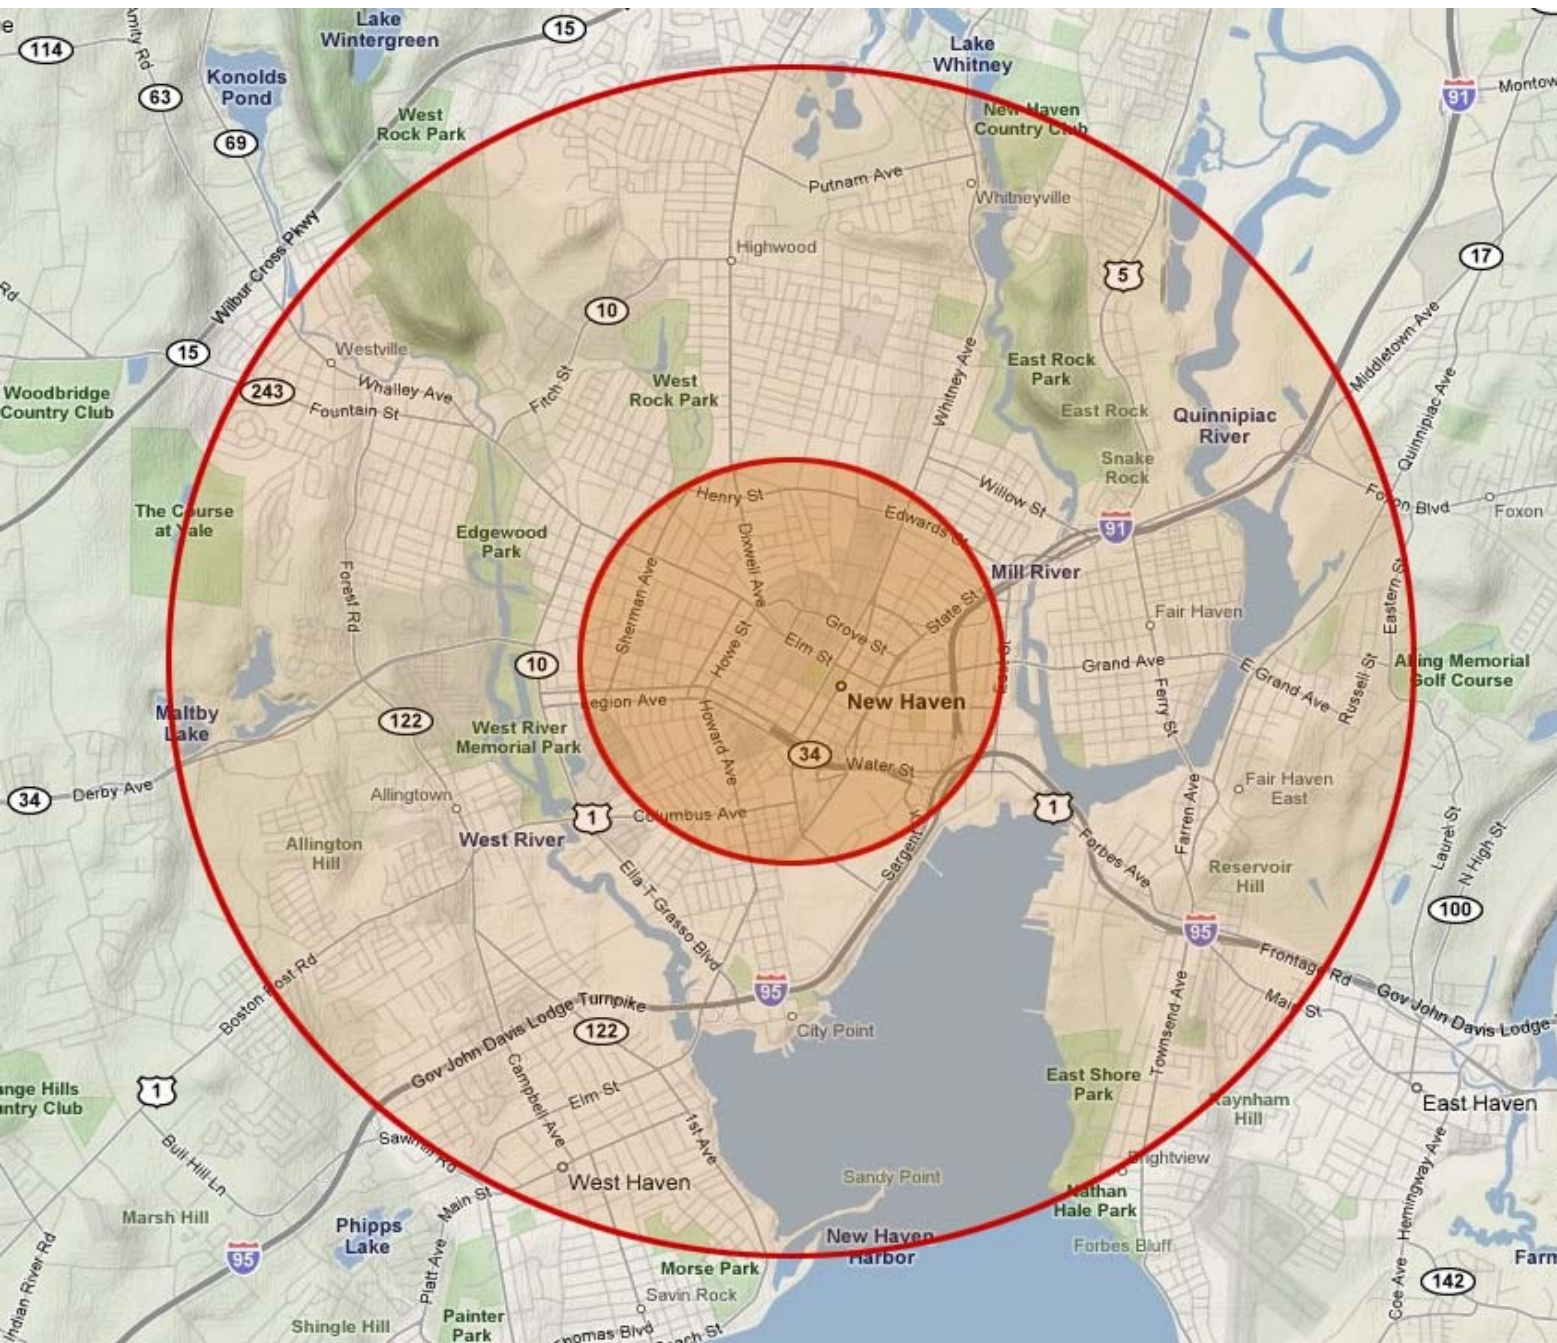

# 15-minute Commute Map

1- and 3 - Mile Radius Rings Around Yale's Campus

\*If you travel from within a 1-mile radius of campus, your walk time is 15 minutes or less.

\*If you travel from within a 3-mile radius of campus, your bicycling time is 15 minutes or less.

\*Distances may be shorter than you think! Try a route in the early morning on a weekend when there is no traffic.